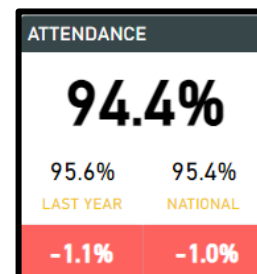

Attendance

At Park View Primary Academy we expect children to achieve an attendance target of **96%** and above. We monitor the attendance of all children very closely and support parents and carers to ensure that children come to school regularly and on time. Here is our current attendance:

ATTENDANCE AND ABSENCE BY YEAR GROUP							
	1	2	3	4	5	6	Academy
Present	92.9%	94.7%	93.1%	96.3%	95.2%	94.4%	94.4%